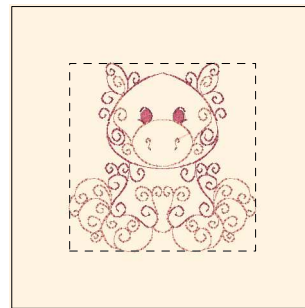

- 1. (Sul-R:610)
- 2. Cornsilk (Sul-R:502)
- 3. (Sul-R:610)
- 4. Sunset (Sul-R:621)
- 5. (Sul-R:1314)

Swirl Friends04-5x7.dst
4.91x4.85 inches; 7,736 stitches
5 thread changes; 4 colors

- 1. Mine Gold (Sul-R:1025)
- 2. Maize Yellow (Sul-R:1167)

Swirl Friends05-5x7.dst
4.17x6.84 inches; 7,264 stitches
2 thread changes; 2 colors

- 1. Smokey Gray (Sul-R:1240)
- 2. Dk. Nickel Gray (Sul-R:1329)

Swirl Friends06-5x7.dst
4.84x4.89 inches; 5,791 stitches
2 thread changes; 2 colors

- 1. Med. Rose (Sul-R:1231)
- 2. Dk. Mauve (Sul-R:1119)
- 3. Smokey Gray (Sul-R:1240)

Swirl Friends07-5x7.dst
3.93x6.84 inches; 4,429 stitches
3 thread changes; 3 colors

- 1. Brick (Sul-R:1081)
- 2. Salmon Peach (Sul-R:1259)

Swirl Friends08-5x7.dst
4.84x4.89 inches; 5,337 stitches
2 thread changes; 2 colors

Printed 6/12/2015

■ 1. Gray (Sul-R:1219)
■ 2. Lt. Putty (Sul-R:1229)

Swirl Friends09-5x7.dst
4.85x5.00 inches; 5,518 stitches
2 thread changes; 2 colors