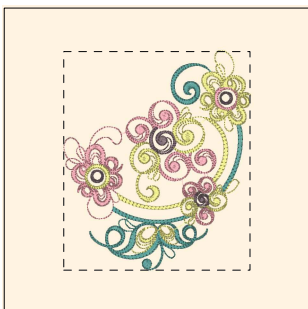

Paint  
Shop  
Pro  
7  
Image

Sweet Garden Swirl002-5x7.rgb

- 1. Pastel Coral (Sul-R:1016)
- 2. Chartreuse (Sul-R:1322)
- 3. Dk. Taupe (Sul-R:1179)
- 4. Lemon Yellow (Sul-R:1067)

**Sweet Garden Swirl003-5x7.dst**  
4.84x5.09 inches; 26,660 stitches  
4 thread changes; 4 colors

Paint  
Shop  
Pro  
7  
Image

Sweet Garden Swirl003-5x7.rgb

- 1. Pastel Coral (Sul-R:1016)
- 2. Dk. Taupe (Sul-R:1179)
- 3. Med. Aqua (Sul-R:640)
- 4. Lemon Yellow (Sul-R:1067)

**Sweet Garden Swirl004-5x7.dst**  
4.80x5.63 inches; 25,364 stitches  
4 thread changes; 4 colors

**Sweet Garden Swirl011-5x7.dst**  
 4.67x4.91 inches; 23,684 stitches  
 3 thread changes; 3 colors

Paint  
 Shop  
 Pro  
 7  
 Image

Sweet Garden Swirl011-5x7.rgb

- 1. Pastel Coral (Sul-R:1016)
- 2. Dk. Taupe (Sul-R:1179)
- 3. Ice Blue (Sul-R:1289)
- 4. Med. Aqua (Sul-R:640)
- 5. Lemon Yellow (Sul-R:1067)
- 6. Dark Peach (Sul-R:1020)

**Sweet Garden Swirl012-5x7.dst**  
 4.54x6.10 inches; 24,946 stitches  
 6 thread changes; 6 colors

Paint  
 Shop  
 Pro  
 7  
 Image

Sweet Garden Swirl012-5x7.rgb