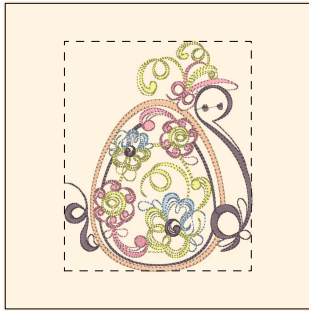

**Sweet Garden Swirl006-5x7.dst**  
4.84x5.11 inches; 26,395 stitches  
12 thread changes; 6 colors

Paint  
Shop  
Pro  
7  
Image

Sweet Garden Swirl006-5x7.rgb

- 1. Pastel Coral (Sul-R:1016)
- 2. Dark Peach (Sul-R:1020)
- 3. Dk. Taupe (Sul-R:1179)

**Sweet Garden Swirl007-5x7.dst**  
5.06x4.66 inches; 26,797 stitches  
3 thread changes; 3 colors

Paint  
Shop  
Pro  
7  
Image

Sweet Garden Swirl007-5x7.rgb

- 1. Pastel Coral (Sul-R:1016)
- 2. Dk. Taupe (Sul-R:1179)
- 3. Lemon Yellow (Sul-R:1067)

**Sweet Garden Swirl008-5x7.dst**  
4.59x5.55 inches; 18,387 stitches  
3 thread changes; 3 colors

Paint  
Shop  
Pro  
7  
Image

Sweet Garden Swirl008-5x7.rgb

- 1. Pastel Coral (Sul-R:1016)
- 2. Dk. Taupe (Sul-R:1179)
- 3. Ice Blue (Sul-R:1289)
- 4. Lemon Yellow (Sul-R:1067)
- 5. Dusty Peach (Sul-R:619)
- 6. Pastel Coral (Sul-R:1016)
- 7. Dk. Taupe (Sul-R:1179)
- 8. Ice Blue (Sul-R:1289)
- 9. Lemon Yellow (Sul-R:1067)
- 10. Dusty Peach (Sul-R:619)