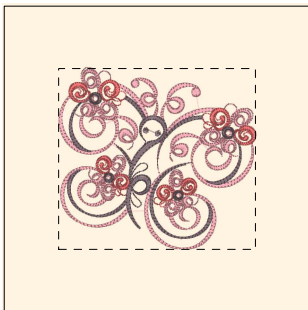

**Sweet Garden Swirl005-5x7.dst**  
4.82x5.43 inches; 15,257 stitches  
8 thread changes; 4 colors

Paint  
Shop  
Pro  
7  
Image

Sweet Garden Swirl005-5x7.rgb

- 1. Pastel Coral (Sul-R:1016)
- 2. Dk. Taupe (Sul-R:1179)
- 3. Lemon Yellow (Sul-R:1067)
- 4. Pale Yellow (Sul-R:1061)
- 5. Dk. Ecu (Sul-R:1128)
- 6. Dark Peach (Sul-R:1020)
- 7. Pastel Coral (Sul-R:1016)
- 8. Dk. Taupe (Sul-R:1179)
- 9. Lemon Yellow (Sul-R:1067)
- 10. Pale Yellow (Sul-R:1061)
- 11. Dk. Ecu (Sul-R:1128)
- 12. Dark Peach (Sul-R:1020)

**Sweet Garden Swirl006-5x7.dst**  
4.84x5.11 inches; 26,395 stitches  
12 thread changes; 6 colors

Paint  
Shop  
Pro  
7  
Image

Sweet Garden Swirl006-5x7.rgb

- 1. Pastel Coral (Sul-R:1016)
- 2. Dark Peach (Sul-R:1020)
- 3. Dk. Taupe (Sul-R:1179)

**Sweet Garden Swirl007-5x7.dst**  
5.06x4.66 inches; 26,797 stitches  
3 thread changes; 3 colors

Paint  
Shop  
Pro  
7  
Image

Sweet Garden Swirl007-5x7.rgb

- 1. Pastel Coral (Sul-R:1016)
- 2. Dk. Taupe (Sul-R:1179)
- 3. Lemon Yellow (Sul-R:1067)