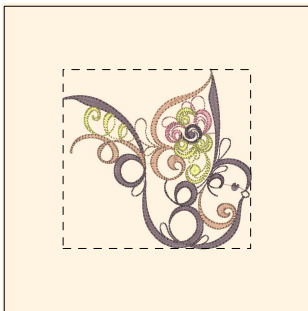

- 1. Pastel Coral (Sul-R:1016)
- 2. Dk. Taupe (Sul-R:1179)
- 3. Lemon Yellow (Sul-R:1067)
- 4. Ice Blue (Sul-R:1289)
- 5. Dk. Ecru (Sul-R:1128)

**Sweet Garden Swirl001-5x7.dst**  
5.10x4.61 inches; 25,081 stitches  
5 thread changes; 5 colors

Paint  
Shop  
Pro  
7  
Image

Sweet Garden Swirl001-5x7.rgb

- 1. Pastel Coral (Sul-R:1016)
- 2. Dk. Taupe (Sul-R:1179)
- 3. Lemon Yellow (Sul-R:1067)
- 4. Dk. Ecru (Sul-R:1128)

**Sweet Garden Swirl002-5x7.dst**  
4.83x4.61 inches; 14,608 stitches  
4 thread changes; 4 colors

**Sweet Garden Swirl010-5x7.dst**  
 5.02x5.78 inches; 21,648 stitches  
 6 thread changes; 6 colors

Paint  
 Shop  
 Pro  
 7  
 Image

Sweet Garden Swirl010-5x7.rgb

- 1. Pastel Coral (Sul-R:1016)
- 2. Dk. Taupe (Sul-R:1179)
- 3. Lemon Yellow (Sul-R:1067)

**Sweet Garden Swirl012-5x7.dst**  
 4.54x6.10 inches; 24,946 stitches  
 6 thread changes; 6 colors

Paint  
 Shop  
 Pro  
 7  
 Image

Sweet Garden Swirl012-5x7.rgb