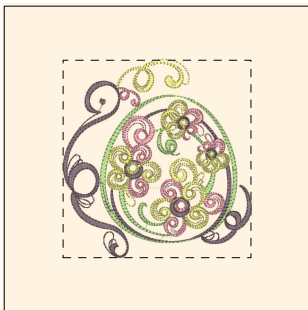

- 1. Pastel Coral (Sul-R:1016)
- 2. Dk. Taupe (Sul-R:1179)
- 3. Lemon Yellow (Sul-R:1067)
- 4. Ice Blue (Sul-R:1289)
- 5. Dk. Ecru (Sul-R:1128)

**Sweet Garden Swirl001-5x7.dst**  
5.10x4.61 inches; 25,081 stitches  
5 thread changes; 5 colors

Paint  
Shop  
Pro  
7  
Image

Sweet Garden Swirl001-5x7.rgb

- 1. Pastel Coral (Sul-R:1016)
- 2. Dk. Taupe (Sul-R:1179)
- 3. Lemon Yellow (Sul-R:1067)
- 4. Dk. Ecru (Sul-R:1128)

**Sweet Garden Swirl002-5x7.dst**  
4.83x4.61 inches; 14,608 stitches  
4 thread changes; 4 colors

Paint  
Shop  
Pro  
7  
Image

Sweet Garden Swirl002-5x7.rgb

- 1. Pastel Coral (Sul-R:1016)
- 2. Chartreuse (Sul-R:1322)
- 3. Dk. Taupe (Sul-R:1179)
- 4. Lemon Yellow (Sul-R:1067)

**Sweet Garden Swirl003-5x7.dst**  
4.84x5.09 inches; 26,660 stitches  
4 thread changes; 4 colors

**Sweet Garden Swirl012-5x7.dst**  
 4.54x6.10 inches; 24,946 stitches  
 6 thread changes; 6 colors

Paint  
 Shop  
 Pro  
 7  
 Image

Sweet Garden Swirl012-5x7.rgb