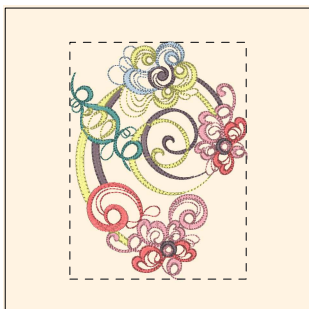

**Sweet Garden Swirl009-5x7.dst**  
 4.81x5.91 inches; 29,192 stitches  
 10 thread changes; 5 colors

Paint  
 Shop  
 Pro  
 7  
 Image

Sweet Garden Swirl009-5x7.rgb

- 1. Dk. Taupe (Sul-R:1179)
- 2. Winter Sky (Sul-R:1291)
- 3. Cornflower Blue (Sul-R:1249)
- 4. Med. Aqua (Sul-R:640)
- 5. Lemon Yellow (Sul-R:1067)
- 6. Pale Yellow (Sul-R:1061)

**Sweet Garden Swirl010-5x7.dst**  
 5.02x5.78 inches; 21,648 stitches  
 6 thread changes; 6 colors

Paint  
 Shop  
 Pro  
 7  
 Image

Sweet Garden Swirl010-5x7.rgb

- 1. Pastel Coral (Sul-R:1016)
- 2. Dk. Taupe (Sul-R:1179)
- 3. Lemon Yellow (Sul-R:1067)

**Sweet Garden Swirl011-5x7.dst**  
 4.67x4.91 inches; 23,684 stitches  
 3 thread changes; 3 colors

Paint  
 Shop  
 Pro  
 7  
 Image

Sweet Garden Swirl011-5x7.rgb

- 1. Pastel Coral (Sul-R:1016)
- 2. Dk. Taupe (Sul-R:1179)
- 3. Ice Blue (Sul-R:1289)
- 4. Med. Aqua (Sul-R:640)
- 5. Lemon Yellow (Sul-R:1067)
- 6. Dark Peach (Sul-R:1020)

**Sweet Garden Swirl012-5x7.dst**  
 4.54x6.10 inches; 24,946 stitches  
 6 thread changes; 6 colors

Paint  
 Shop  
 Pro  
 7  
 Image

Sweet Garden Swirl012-5x7.rgb