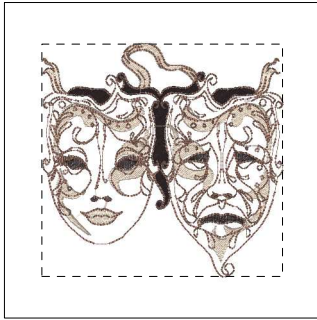

1. Black Cherry (Sul-R:1183)
2. Ecrú (Sul-R:1082)
3. Black Cherry (Sul-R:1183)
4. Ecrú (Sul-R:1082)
5. (Sul-R:1269)

Theater Mask-005-6x10-8x8.dst
6.02x5.81 inches; 23,404 stitches
5 thread changes; 3 colors

Paint
Shop
Pro
7
Image

Theater Mask-005-6x10-8x8.rgb