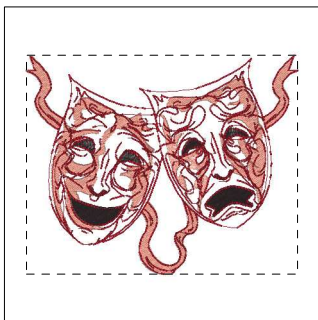

1. Black Cherry (Sul-R:1183)
2. Salmon Peach (Sul-R:1259)
3. Black Cherry (Sul-R:1183)
4. Salmon Peach (Sul-R:1259)
5. (Sul-R:534)

Theather Mask-004-6x10-8x8.dst
6.77x5.46 inches; 21,588 stitches
5 thread changes; 3 colors

Paint
Shop
Pro
7
Image

Theather Mask-004-6x10-8x8.rgb