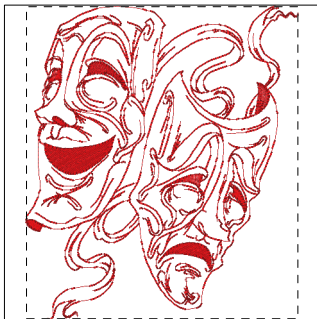

1. Lipstick (Sul-R:561)

Theather Mask-008-8x8.dst
6.78x7.79 inches; 16,305 stitches
1 thread changes; 1 colors

Paint
Shop
Pro
7
Image

Theather Mask-008-8x8.rgb