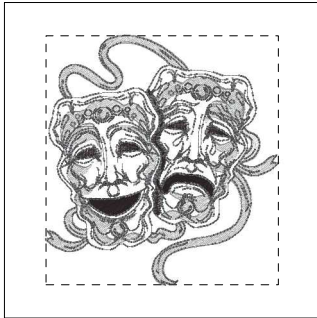

1. Black Cherry (Sul-R:1183)
2. Silver Gray (Sul-R:1218)
3. Black Cherry (Sul-R:1183)
4. Silver Gray (Sul-R:1218)
5. Gray (Sul-R:1219)

Theather Mask-011-6x10-8x8.dst
5.81x6.22 inches; 28,318 stitches
5 thread changes; 3 colors

Paint
Shop
Pro
7
Image

Theather Mask-011-6x10-8x8.rgb