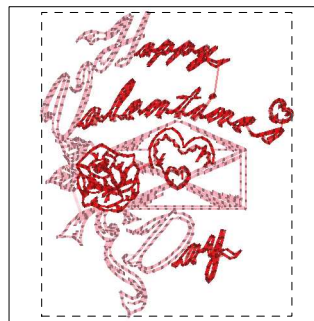

Love Letters 010-4x4.dst
3.79x2.87 inches; 5,399 stitches
2 thread changes; 2 colors

1. Pastel Coral (Sul-R:1016)
2. Lipstick (Sul-R:561)

Love Letters 012-4x4.dst
3.13x3.79 inches; 5,487 stitches
2 thread changes; 2 colors