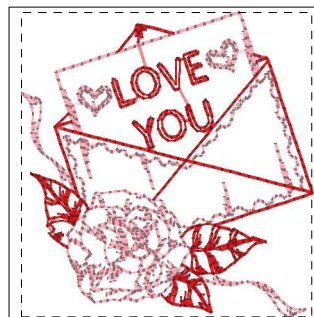

- 1. Pastel Coral (Sul-R:1016)
- 2. Lipstick (Sul-R:561)

Love Letters 005-4x4.dst
3.80x3.61 inches; 5,277 stitches
2 thread changes; 2 colors

- 1. Pastel Coral (Sul-R:1016)
- 2. Lipstick (Sul-R:561)

Love Letters 006-4x4.dst
3.79x2.96 inches; 5,316 stitches
2 thread changes; 2 colors

- 1. Pastel Coral (Sul-R:1016)
- 2. Lipstick (Sul-R:561)

Love Letters 007-4x4.dst
3.55x3.79 inches; 4,999 stitches
2 thread changes; 2 colors

- 1. Pastel Coral (Sul-R:1016)
- 2. Lipstick (Sul-R:561)

Love Letters 008-4x4.dst
3.63x3.80 inches; 5,575 stitches
2 thread changes; 2 colors