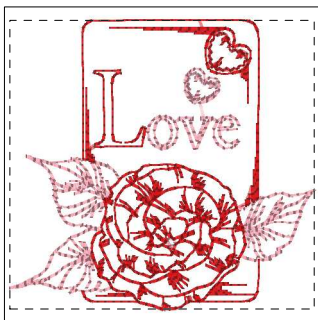

- 1. Pastel Coral (Sul-R:1016)
- 2. Lipstick (Sul-R:561)

Love Letters 001-4x4.dst
3.80x2.61 inches; 5,891 stitches
2 thread changes; 2 colors

- 1. Pastel Coral (Sul-R:1016)
- 2. Lipstick (Sul-R:561)

Love Letters 002-4x4.dst
3.49x3.80 inches; 6,761 stitches
2 thread changes; 2 colors

- 1. Pastel Coral (Sul-R:1016)
- 2. Lipstick (Sul-R:561)

Love Letters 003-4x4.dst
3.38x3.80 inches; 5,084 stitches
2 thread changes; 2 colors

- 1. Pastel Coral (Sul-R:1016)
- 2. Lipstick (Sul-R:561)

Love Letters 004-4x4.dst
3.78x3.26 inches; 6,564 stitches
2 thread changes; 2 colors