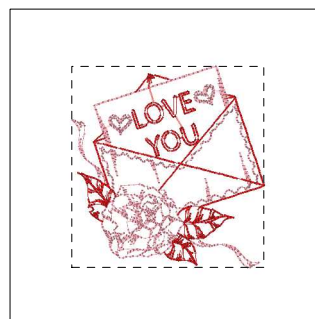

- 1. Pastel Coral (Sul-R:1016)
- 2. Lipstick (Sul-R:561)

Love Letters 003-5x7.dst
4.80x5.38 inches; 6,818 stitches
2 thread changes; 2 colors

- 1. Pastel Coral (Sul-R:1016)
- 2. Lipstick (Sul-R:561)

Love Letters 004-5x7.dst
5.58x4.80 inches; 9,065 stitches
2 thread changes; 2 colors

- 1. Pastel Coral (Sul-R:1016)
- 2. Lipstick (Sul-R:561)

Love Letters 005-5x7.dst
5.05x4.80 inches; 6,827 stitches
2 thread changes; 2 colors

- 1. Pastel Coral (Sul-R:1016)
- 2. Lipstick (Sul-R:561)

Love Letters 006-5x7.dst
6.13x4.80 inches; 7,981 stitches
2 thread changes; 2 colors

- 1. Pastel Coral (Sul-R:1016)
- 2. Lipstick (Sul-R:561)

Love Letters 007-5x7.dst
4.80x5.12 inches; 6,426 stitches
2 thread changes; 2 colors

- 1. Pastel Coral (Sul-R:1016)
- 2. Lipstick (Sul-R:561)

Love Letters 008-5x7.dst
4.80x5.02 inches; 7,138 stitches
2 thread changes; 2 colors