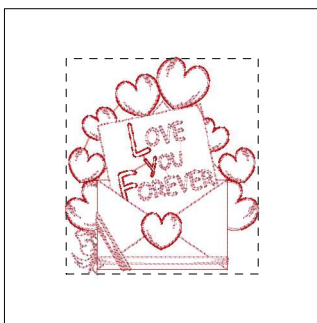

- 1. Pastel Coral (Sul-R:1016)
- 2. Lipstick (Sul-R:561)

Love Letters 001-5x7.dst
6.80x4.67 inches; 9,636 stitches
2 thread changes; 2 colors

- 1. Pastel Coral (Sul-R:1016)
- 2. Lipstick (Sul-R:561)

Love Letters 002-5x7.dst
4.80x5.22 inches; 8,739 stitches
2 thread changes; 2 colors

- 1. Pastel Coral (Sul-R:1016)
- 2. Lipstick (Sul-R:561)

Love Letters 003-5x7.dst
4.80x5.38 inches; 6,818 stitches
2 thread changes; 2 colors

- 1. Pastel Coral (Sul-R:1016)
- 2. Lipstick (Sul-R:561)

Love Letters 004-5x7.dst
5.58x4.80 inches; 9,065 stitches
2 thread changes; 2 colors