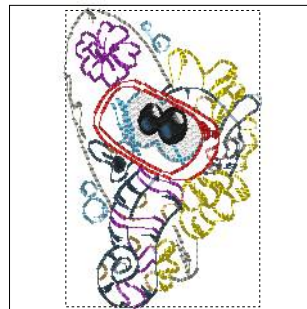

1. Deep Gold
2. Purple
3. White
4. Sky Blue
5. Dark Gray
6. Gray
7. Yellow
8. Black
9. Peacock Blue
10. Red

Beach Time 008-4x4.dst
2.50x3.80 inches; 6,384 stitches
10 thread changes; 10 colors