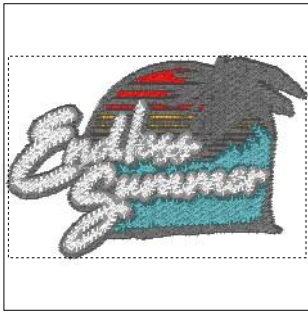

Printed 6/8/2020

- 1. Tangerine
- 2. Red
- 3. Dark Gray
- 4. sky blue2
- 5. White

**Endless Summer-4x4.dst**  
3.81x2.59 inches; 13,953 stitches  
5 thread changes; 5 colors

- 1. Tangerine
- 2. Red
- 3. Dark Gray
- 4. sky blue2
- 5. White

**Endless Summer-5x7.dst**  
6.81x4.60 inches; 27,863 stitches  
5 thread changes; 5 colors