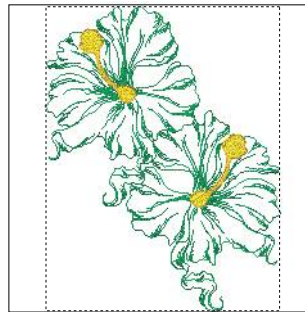

Printed 6/19/2020

- 1. Dark Brown
- 2. Harvest Gold
- 3. Deep Gold

**Summer Hibiscus 001-8x8.dst**  
6.50x7.80 inches; 16,884 stitches  
3 thread changes; 3 colors

- 1. Purple
- 2. Harvest Gold
- 3. Deep Gold

**Summer Hibiscus 002-8x8.dst**  
7.08x7.80 inches; 16,571 stitches  
3 thread changes; 3 colors

- 1. Pink
- 2. Harvest Gold
- 3. Deep Gold

**Summer Hibiscus 003-8x8.dst**  
7.80x7.43 inches; 19,915 stitches  
3 thread changes; 3 colors

- 1. Yellow
- 2. White
- 3. Cream Yellow

**Summer Hibiscus 004-8x8.dst**  
7.80x7.31 inches; 16,285 stitches  
3 thread changes; 3 colors

- 1. Deep Gold
- 2. White
- 3. Cream Yellow

**Summer Hibiscus 005-8x8.dst**  
6.17x7.80 inches; 17,647 stitches  
3 thread changes; 3 colors

- 1. Teal Green
- 2. Harvest Gold
- 3. Deep Gold

**Summer Hibiscus 006-8x8.dst**  
5.98x7.80 inches; 19,734 stitches  
3 thread changes; 3 colors

- 1. Purple
- 2. Harvest Gold
- 3. Deep Gold

**Summer Hibiscus 007-8x8.dst**  
7.79x7.80 inches; 13,473 stitches  
3 thread changes; 3 colors