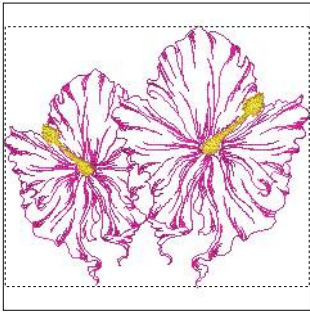

- 1. Yellow
- 2. White
- 3. Cream Yellow

**Summer Hibiscus 004-8x8.dst**  
7.80x7.31 inches; 16,285 stitches  
3 thread changes; 3 colors

- 1. Deep Gold
- 2. White
- 3. Cream Yellow

**Summer Hibiscus 005-8x8.dst**  
6.17x7.80 inches; 17,647 stitches  
3 thread changes; 3 colors

- 1. Teal Green
- 2. Harvest Gold
- 3. Deep Gold

**Summer Hibiscus 006-8x8.dst**  
5.98x7.80 inches; 19,734 stitches  
3 thread changes; 3 colors

- 1. Purple
- 2. Harvest Gold
- 3. Deep Gold

**Summer Hibiscus 007-8x8.dst**  
7.79x7.80 inches; 13,473 stitches  
3 thread changes; 3 colors

- 1. Dark Brown
- 2. Harvest Gold
- 3. Deep Gold

**Summer Hibiscus 008-8x8.dst**  
7.80x7.52 inches; 10,572 stitches  
3 thread changes; 3 colors

Printed 6/19/2020

- 1. Dark Fuchsia
- 2. Harvest Gold
- 3. Deep Gold

**Summer Hibiscus 009-8x8.dst**  
7.80x6.67 inches; 25,144 stitches  
3 thread changes; 3 colors

- 1. Pink
- 2. Harvest Gold
- 3. Deep Gold

**Summer Hibiscus 010-8x8.dst**  
7.80x7.35 inches; 19,644 stitches  
3 thread changes; 3 colors