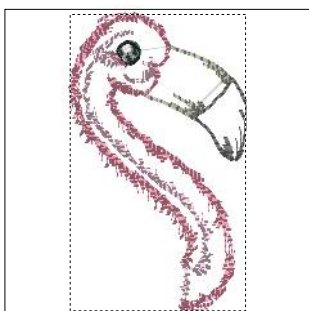

Fluffy Wuffy Friends004-4x4.dst

3.72x3.41 inches; 12,277 stitches
7 thread changes; 7 colors

- 1. Bright Peach (Mad:16)
- 2. Cream White (Mad:18)
- 3. Work Shirt (Mad:19)
- 4. Orange Sorbet (Mad:20)
- 5. Teddy Bear (Mad:21)
- 6. French Vanilla (Mad:22)
- 7. (Mad:17)

Fluffy Wuffy Friends005-4x4.dst

3.55x3.80 inches; 14,494 stitches
7 thread changes; 7 colors

- 1. (Mad:17)
- 2. Cream White (Mad:18)
- 3. Green Thumb (Mad:24)
- 4. (Mad:17)
- 5. English Rose (Mad:23)
- 6. Silver Birch (Mad:25)
- 7. Desert Bloom (Mad:26)

Fluffy Wuffy Friends006-4x4.dst

3.80x3.62 inches; 11,082 stitches
7 thread changes; 7 colors

- 1. Teal Green (Mad:3)
- 2. (Mad:1)
- 3. Cream White (Mad:2)
- 4. (Mad:1)
- 5. Pussy Willow (Mad:4)
- 6. Shark (Mad:5)
- 7. Baby Pink (Mad:6)
- 8. Pink Carnation (Mad:7)