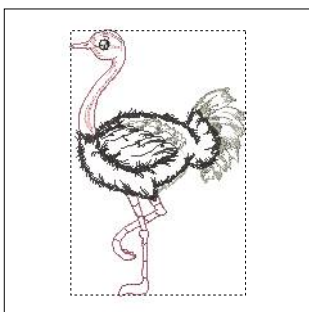

1. Bronze (Mad:13)
2. (Mad:1)
3. Cream White (Mad:2)
4. (Mad:1)
5. Pussy Willow (Mad:4)
6. Dark Chocolate (Mad:10)
7. English Rose (Mad:18)
8. Desert Bloom (Mad:19)

Fluffy Wuffy Friends011-5x7.dst

4.48x6.79 inches; 16,624 stitches
8 thread changes; 8 colors