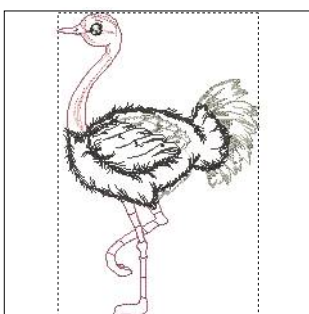

1. Bronze (Mad:13)
2. (Mad:1)
3. Cream White (Mad:2)
4. (Mad:1)
5. Pussy Willow (Mad:4)
6. Dark Chocolate (Mad:10)
7. English Rose (Mad:18)
8. Desert Bloom (Mad:19)

Fluffy Wuffy Friends011-8x8.dst

5.15x7.79 inches; 18,089 stitches
8 thread changes; 8 colors