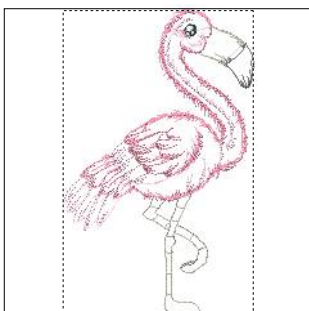

Fluffy Wuffy Friends004-8x8.dst

5.10x7.80 inches; 33,134 stitches
7 thread changes; 7 colors

- 1. Bright Peach (Mad:16)
- 2. Cream White (Mad:18)
- 3. Work Shirt (Mad:19)
- 4. Orange Sorbet (Mad:20)
- 5. Teddy Bear (Mad:21)
- 6. French Vanilla (Mad:22)
- 7. (Mad:17)

Fluffy Wuffy Friends005-8x8.dst

5.63x7.80 inches; 30,678 stitches
7 thread changes; 7 colors

- 1. (Mad:17)
- 2. Cream White (Mad:18)
- 3. Green Thumb (Mad:24)
- 4. (Mad:17)
- 5. English Rose (Mad:23)
- 6. Silver Birch (Mad:25)
- 7. Desert Bloom (Mad:26)

Fluffy Wuffy Friends006-8x8.dst

7.01x7.80 inches; 29,599 stitches
7 thread changes; 7 colors

- 1. Teal Green (Mad:3)
- 2. (Mad:1)
- 3. Cream White (Mad:2)
- 4. (Mad:1)
- 5. Pussy Willow (Mad:4)
- 6. Shark (Mad:5)
- 7. Baby Pink (Mad:6)
- 8. Pink Carnation (Mad:7)